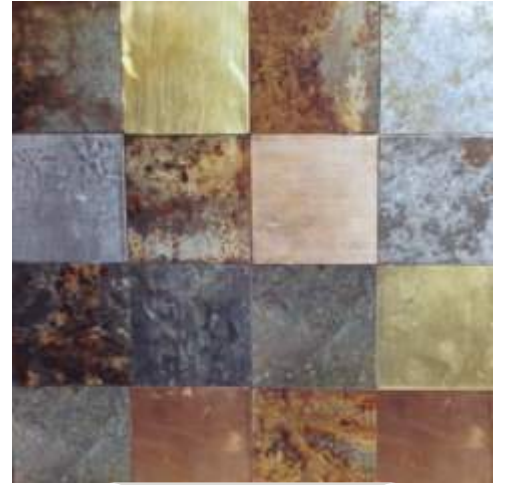

PL.MET-009