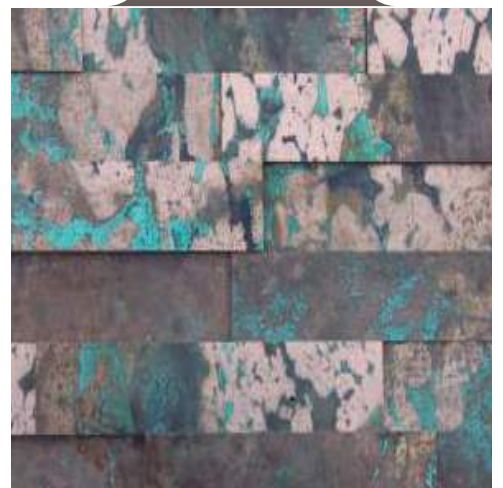

PL,MET-015